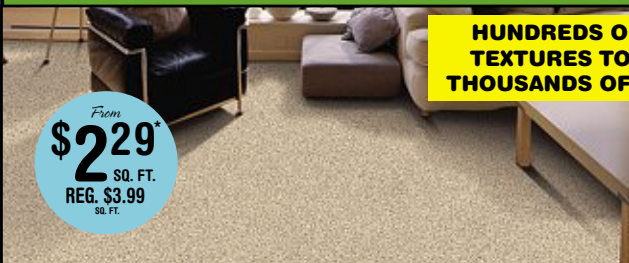

BERBER

From
$229*
SQ. FT.
REG. $3.99
SQ. FT.

HUNDREDS OF COLOURS AND TEXTURES TO CHOOSE FROM! THOUSANDS OF SQ. FT. IN STOCK!

- PET PROOF, STAIN PROOF
- BEAUTIFUL COLOURS & STYLES

FREE INSTALLATION FREE UNDERPAD*